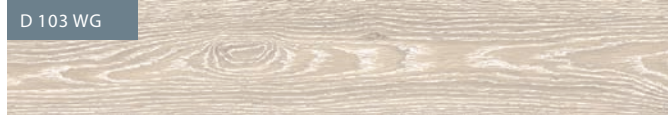

Lake Walken Standard:

HF 114 CK

DELTA FLOOR JUNIOR

AC5/33 8 mm

2,109 m²/caja

D 103 WG
Roble Alba
Standard:

D 273 NM
Roble Fraga
Standard:

D 210 NM
Roble Cretes
Standard: